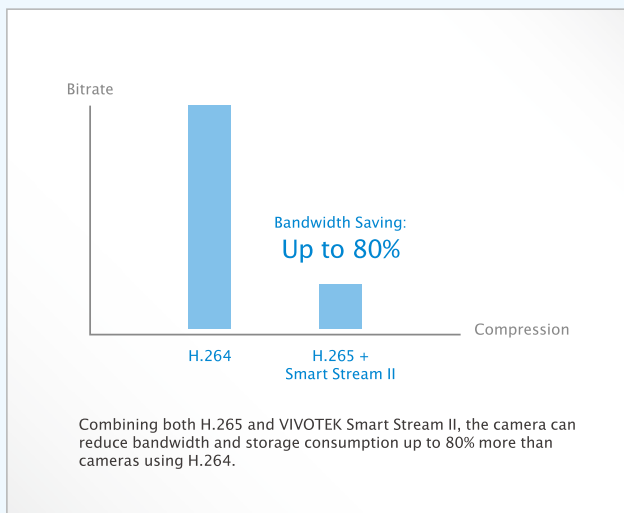

VIVOTEK's IB9371-HT and IB9371-EHT are two brand-new professional H.265 high-efficiency outdoor bullet network cameras, offering 30 fps @ 3-Megapixel with outstanding image quality. Employing H.265 technology enables the cameras to provide higher and more efficient image compression rates than previous H.264 systems. In addition, VIVOTEK's sophisticated Smart Stream II Technology enables the cameras to optimize resolution for a desired object or area and therefore to maximize efficiency of bandwidth usage. Combining both H.265 and Smart Stream II, the IB9371-HT and IB9371-EHT can reduce bandwidth and storage consumption up to 80%* while maintaining image quality with the high standard.

As professional day/night cameras, the IB9371-HT and IB9371-EHT are also equipped with WDR Pro and SNV, empowering users to enjoy superb image-detail in any lighting condition. Additionally, IP66-rated housing ensures the ability of these advanced cameras to withstand rain and dust, thus guaranteeing smooth operation even under a multitude of harsh weather conditions. The cameras' IK10-rated housing can also provide protection against acts of vandalism and other impacts. Finally, a wide operating temperature range further enhances the performance and reliability of the IB9371-EHT in both extremely cold and warm weather, even while using PoE.

* Depending on scenes